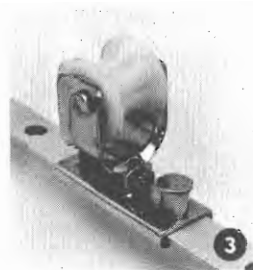

Spinnakerutrustn. innefattande block och erforderliga beslag samt fall, skot, lift och nedhalare av terylene, exkl. bom.

Spinnakerbom av eloxerad lättmetall.

Spirbom.

1 "Jockey pole" av eloxerad lättmetall.

2 Genuaskot, Albin 82 MS.

3 Extra fockskottravare med block, 1 sats=2 st. (Endast till båtar med 25 mm skena).

4 Do för Albin Ballad.

5 Kicktallja med block och lina.

6 Hanfötsträckare. Monterad vid fabrik. Installationsats

7 Trailer, Albin 57
Vägga, Albin 57

Skotvinschar, 2 st. inkl. handtag.

Lewmar 7 A

Monterade vid fabrik.
Installationsats

55944-1
55944

Lewmar 25 C

Monterade vid fabrik.
Installationsats

58998-1
58998

Albin 25	Albin 30	Albin 82 MS	Albin 57	Albin Viggen	Albin 79	Albin Vega	Albin Ballad

		59876	59268	53653	56296	53654	53655

		59677	59269	53657	56297	53658	53659

				53662	53661	53661	

		59723			59723	59723	59723

		59849					

		55256		55256	55256	55256	

							53664

		53891		53666	53666	53666	53668

			59412				

			59249				

						54068-1	54714-1
						54068	54714

Spinnaker equipment consisting of halyard, sheets and guys of terylene, blocks and necessary fittings, excl. pole.

Spinnaker pole, anodized aluminium.

Jib stick anodized aluminium.

1 "Jockey pole" anodized aluminium.

2 Genoa sheets, Albin 82 MS.

3 Extra slides with blocks for jib sheet, 1 set=2 pcs. (Only boats with 25 mm track).

4 Ditto for Albin Ballad.

5 Kicking strap, complete.

6 Bridle stretcher
Mounted at factory
Installation kit

7 Trailer, Albin 57
Cradle, Albin 57

Sheet winches, 2 pcs, including handle.

Lewmar 7 A

Mounted at factory
Installation kit

Lewmar 25 C

Mounted at factory
Installation kit