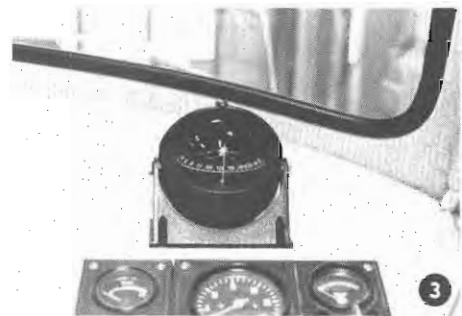

1 Kompass Silva 70/P med belysning.

Monterad vid fabrik
Installationssats

2 Kompass Silva 70 S/NBC med belysning och kompensator.
Monterad vid fabrik
Installationssats

3 Kompass Silva 100 S/NBC med belysning och kompensator.
Monterad vid fabrik
Installationssats

4 Kompass Silva K-111 P med belysning.
Monterad vid fabrik
Installationssats

5 Kompass Silva 41 med kompensator.
Monterad vid fabrik
Installationssats

6 Ekolod Space Age, 2 skafor, 0—24 m och 0—120 m.
Monterad vid fabrik
Installationssats

7 Svängbart fäste för ekolodsmottagare, Space Age.
Monterad vid fabrik
Installationssats

Albin 25	Albin 30	Albin 82 MS	Albin 57	Albin Viggen	Albin 79	Albin Vega	Albin Ballad
				55243-1	55247-1	55245-1	55245-1
				55243	55247	55245	55245
				56247-1			
				56247			
				56248-1	59681-1	59022-1	
				56248	59681	59022	
							59304-1
							59304
				59696-1	59682-1	59023-1	
				59696	59682	59023	
				59757-1	59161-1	59738-1	59788-1
				59757	59161	59738	59788
				53869-1	56356-1	53869-1	53871-1
				53869	56356	53869	53871

1 Compass Silva 70/P with scale light.

Mounted at factory
Installation kit

2 Compass Silva 70 S/NBC with scale light and correction system.
Mounted at factory
Installation kit

3 Compass Silva 100 S/NBC with scale light and correction system.
Mounted at factory
Installation kit

4 Compass Silva K-111 P with scale light.
Mounted at factory
Installation kit

5 Compass Silva 41 with correction system.
Mounted at factory
Installation kit

6 Echo sounder, Space Age, 2 ranges 0—24 m, 0—120 m.
Mounted at factory
Installation kit

7 Swinging bracket for echo sounder instrument, Space Age.
Mounted at factory
Installation kit