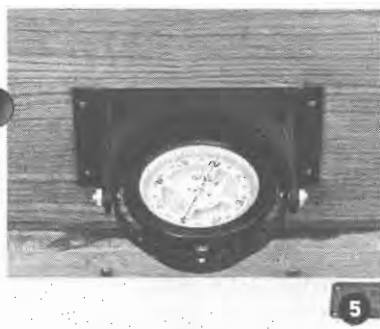

1 Kompass Silva 70/P med belysning.

Monterad vid fabrik
Installationssats

2 Kompass Silva 70 S/NBC med belysning och kompensator.
Monterad vid fabrik
Installationssats

3 Kompass Silva 100 S/NBC med belysning och kompensator.
Monterad vid fabrik
Installationssats

4 Kompass Silva K-111 P med belysning.
Monterad vid fabrik
Installationssats

5 Kompass Silva 41 med kompensator.
Monterad vid fabrik
Installationssats

6 Ekolod Space Age, 2 skafor, 0—24 m och 0—120 m.
Monterad vid fabrik
Installationssats

7 Svängbart fäste för ekolodsmottagare, Space Age.
Monterad vid fabrik
Installationssats

Albin 25	Albin 30	Albin 82 MS	Albin 57	Albin Viggen	Albin 79	Albin Vega	Albin Ballad
				55243-1	55247-1	55245-1	55245-1
				55243	55247	55245	55245
				56247-1			
				56247			
				56248-1	59681-1	59022-1	
				56248	59681	59022	
							59304-1
							59304
				59696-1	59682-1	59023-1	
				59696	59682	59023	
				59757-1	59161-1	59738-1	59788-1
				59757	59161	59738	59788
				53869-1	56356-1	53869-1	53871-1
				53869	56356	53869	53871

1 Compass Silva 70/P with scale light.

Mounted at factory
Installation kit

2 Compass Silva 70 S/NBC with scale light and correction system.
Mounted at factory
Installation kit

3 Compass Silva 100 S/NBC with scale light and correction system.
Mounted at factory
Installation kit

4 Compass Silva K-111 P with scale light.
Mounted at factory
Installation kit

5 Compass Silva 41 with correction system.
Mounted at factory
Installation kit

6 Echo sounder, Space Age, 2 ranges 0—24 m, 0—120 m.
Mounted at factory
Installation kit

7 Swinging bracket for echo sounder instrument, Space Age.
Mounted at factory
Installation kit