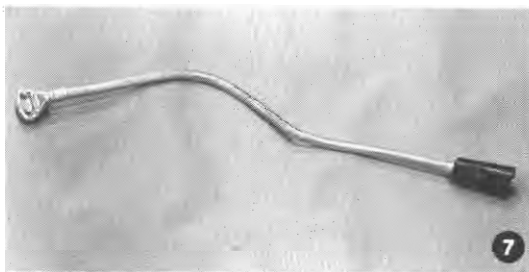

1 Brandsläckare, 2 kg, godkänd enligt försäkringsbolagens villkor.

2 Nödraketsats: 1 st fallskärmsljus, 1 st orange rök, 4 st rödljus.

3 Taksökare, halogenlampa 70 W, Albin 30.
Monterad vid fabrik
Installationssats

4 Hållare för livboj 66582, hänges på akterräcket, syrafast.

5 Handstrålkastare, räckvidd 500 meter

6 Dammsugare, 12 V.

7 Sjökortslampa med flexibel arm.
Monterad vid fabrik
Installationssats

8 Masttopplampa.
Monterad vid fabrik
Installationssats

9 Däcksbelysning, 2 st.
Monterad vid fabrik
Installationssats

Albin 25	Albin 30	Albin 82 MS	Albin 57	Albin Viggen	Albin 79	Albin Vega	Albin Ballad
66666	66666	66666	66666	66666	66666	66666	66666
66202	66202	66202	66202	66202	66202	66202	66202
	59683-1 59683						
	56383	56383			56383	56383	56383
66455	66455	66455	66455	66455	66455	66455	66455
66479	66479	66479	66479	66479	66479	66479	66479
		59706-1 59706		59761-1 59761		59754-1 59754	
		59025-1 59025		53958-1 53958	59793-1 59793	59753-1 59753	59778-1 59778
		59775-1 59775		53966-1 53966	59794-1 59794	59774-1 59774	59779-1 59779

1 Fire extinguisher, 2 kgs.

2 Distress light rocket set: 1 parachute light rocket, 1 orangesmoke, 4 red flares.

3 Searchlight, cabin-controlled with halogen bulb 70 W, Albin 30.
Mounted at factory
Installation kit

4 Holder for lifebuoy 66582, to be hanged on stern pulpit, stainless.

5 Hand lamp, range 550 yards.

6 Vacuum cleaner, 12 V.

7 Navigation table light with flexible arm.
Mounted at factory
Installation kit

8 Masthead anchor light.
Mounted at factory
Installation kit

9 Spreader light (2 pcs).
Mounted at factory
Installation kit