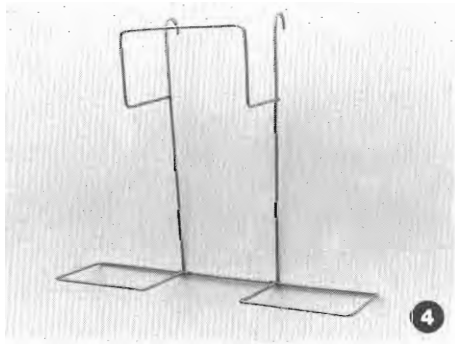

1 Brandsläckare, 2 kg, godkänd enligt försäkringsbolagens villkor.

2 Nödraketsats: 1 st fallskärmsljus, 1 st orange rök, 4 st rödljus.

3 Taksökare, halogenlampa 70 W, Albin 30.
Monterad vid fabrik
Installationssats

4 Hållare för livboj 66582, hänges på akterräcket, syrafast.

5 Handstrålkastare, räckvidd 500 meter

6 Dammsugare, 12 V.

7 Sjökortslampa med flexibel arm.
Monterad vid fabrik
Installationssats

8 Masttopplampa.
Monterad vid fabrik
Installationssats

9 Däcksbelysning, 2 st.
Monterad vid fabrik
Installationssats

Albin 25	Albin 30	Albin 82 MS	Albin 57	Albin Viggen	Albin 79	Albin Vega	Albin Ballad
66666	66666	66666	66666	66666	66666	66666	66666
66202	66202	66202	66202	66202	66202	66202	66202
	59683-1 59683						
	56383	56383			56383	56383	56383
66455	66455	66455	66455	66455	66455	66455	66455
66479	66479	66479	66479	66479	66479	66479	66479
		59706-1 59706		59761-1 59761		59754-1 59754	
		59025-1 59025		53958-1 53958	59793-1 59793	59753-1 59753	59778-1 59778
		59775-1 59775		53966-1 53966	59794-1 59794	59774-1 59774	59779-1 59779

1 Fire extinguisher, 2 kgs.

2 Distress light rocket set: 1 parachute light rocket, 1 orangesmoke, 4 red flares.

3 Searchlight, cabin-controlled with halogen bulb 70 W, Albin 30.
Mounted at factory
Installation kit

4 Holder for lifebuoy 66582, to be hanged on stern pulpit, stainless.

5 Hand lamp, range 550 yards.

6 Vacuum cleaner, 12 V.

7 Navigation table light with flexible arm.
Mounted at factory
Installation kit

8 Masthead anchor light.
Mounted at factory
Installation kit

9 Spreader light (2 pcs).
Mounted at factory
Installation kit