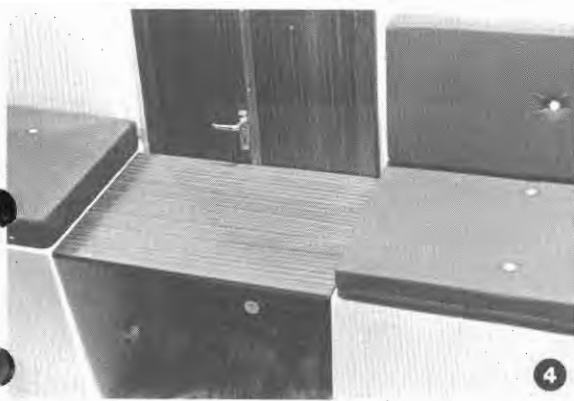

1 Bord svängbart, passande i ruff eller sittbrunn, (samma som Vega)

2 Stuvningsnät, (typ hängnätta) Installationssats

3 Hylla, monter- och demonterbar med ett handgrepp
Monterad vid fabrik
Installationssats

4 Extra sittplats, Albin 30

5 Bokhylla av mahogny
Installationssats

6 Extra bord, Albin 30
Monterat vid fabrik
Installationssats

7 Båtstation, bestående av klocka, barometer och termometer på mahognybräda
Installationssats

Albin 25	Albin 30	Albin 32 MS	Albin 57	Albin Viggen	Albin 79	Albin Vega	Albin Ballad
				53197			
53811	53811	53811	53811	53811	53811	53811	53811
53813-1 53813	53813-1 53813	53813-1 53813	53813-1 53813	53813-1 53813	53813-1 53813	53813-1 53813	53813-1 53813
	59014						
	53807	53807	53807	53807	53807	53807	53807
	59013-1 59013						
	53805	53805	53805	53805	53805	53805	53805

1 Swingtable suitable in cabin or cockpit, (same as Vega)

2 Stowage net, (Hammock type) Installation kit

3 Picnic shelf easy to mount and dismount
Mounted at factory
Installation kit

4 Fill-in seat, between benches, Albin 30

5 Mahogany bookshelf
Installation kit

6 Extra table, Albin 30
Mounted at factory
Installation kit

7 Combination set, barometer, thermometer and clock mounted on mahogany plaque
Installation kit