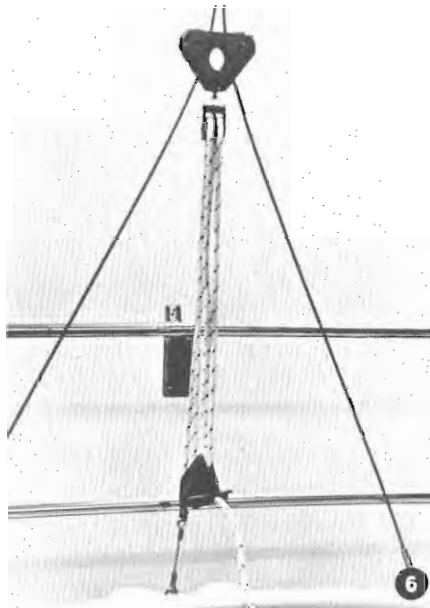

Spinnakerutrustn. innefattande block och erforderliga beslag samt fall, skot, lift och nedhalare av terylene, exkl. bom.

Spinnakerbom av eloxerad lättmetall.

Spirbom.

1 "Jockey pole" av eloxerad lättmetall.

2 Genuaskot, Albin 82 MS.

3 Extra fockskottravare med block, 1 sats=2 st. (Endast till båtar med 25 mm skena).

4 Do för Albin Ballad.

5 Kicktallja med block och lina.

6 Hanfötsträckare. Monterad vid fabrik. Installationsats

7 Trailer, Albin 57
Vägga, Albin 57

Skotvinschar, 2 st. inkl. handtag.

Lewmar 7 A

Monterade vid fabrik.
Installationsats

55944-1
55944

Lewmar 25 C

Monterade vid fabrik.
Installationsats

58998-1
58998

Albin 25	Albin 30	Albin 82 MS	Albin 57	Albin Viggen	Albin 79	Albin Vega	Albin Ballad

		59876	59268	53653	56296	53654	53655

		59677	59269	53657	56297	53658	53659

				53662	53661	53661	

		59723			59723	59723	59723

		59849					

		55256		55256	55256	55256	

							53664

		53891		53666	53666	53666	53668

			59412				

			59249				

						54068-1	54714-1
						54068	54714

Spinnaker equipment consisting of halyard, sheets and guys of terylene, blocks and necessary fittings, excl. pole.

Spinnaker pole, anodized aluminium.

Jib stick anodized aluminium.

1 "Jockey pole" anodized aluminium.

2 Genoa sheets, Albin 82 MS.

3 Extra slides with blocks for jib sheet, 1 set=2 pcs. (Only boats with 25 mm track).

4 Ditto for Albin Ballad.

5 Kicking strap, complete.

6 Bridle stretcher
Mounted at factory
Installation kit

7 Trailer, Albin 57
Cradle, Albin 57

Sheet winches, 2 pcs, including handle.

Lewmar 7 A

Mounted at factory
Installation kit

Lewmar 25 C

Mounted at factory
Installation kit