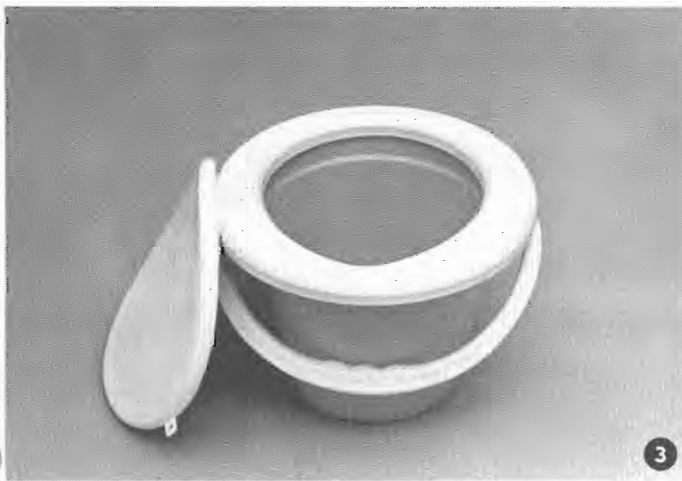

1 Toalett för fast installation
Monterad vid fabrik
Installationssats

2 Portabel toalett med vattenspolning och inbyggd tank.
Monterad vid fabrik
Installationssats

3 Toalettbrunn med ring och lock.
Höjd 22 cm.

WC-tank:

Monterad vid fabrik
Installationssats

Do för Albin 79 från nr 255
Monterad vid fabrik
Installationssats

4 Optimus fotogenlampa med snabbtändare, tillverkad i mässing.
Ger 200 W.

*] Albin 79 t.o.m. nr 254.

Albin 25	Albin 30	Albin 82 MS	Albin 57	Albin Vigen	Albin 79	Albin Vega	Albin Ballast
				56406-1	56991-1*		
				56406	56991*		
	56859-1				56330-1*		
	56859				56330*		
			56359	56359	56359*		
	59453-1	59691-1	58995-1			50120-1	52848-1
	59453	59691	58995			50120	52848
					59790-1		
					59790		
	56329	56329	56329	56329	56329	56329	56329

1 Toilet for permanent installation
Mounted at factory
Installation kit

2 Portable toilet with flushing system and built-in tank.
Mounted at factory
Installation kit

3 Toilet-bucket with seat and lid.
Height 9".

Holding tank for toilet
Mounted at factory
Installation kit

Do for Albin 79 from number 255
Mounted at factory
Installation kit

4 Optimus kerosene lantern with quick-lighting arrangement. Made in brass. Gives 200 W.

*] Albin 79 up to number 254.