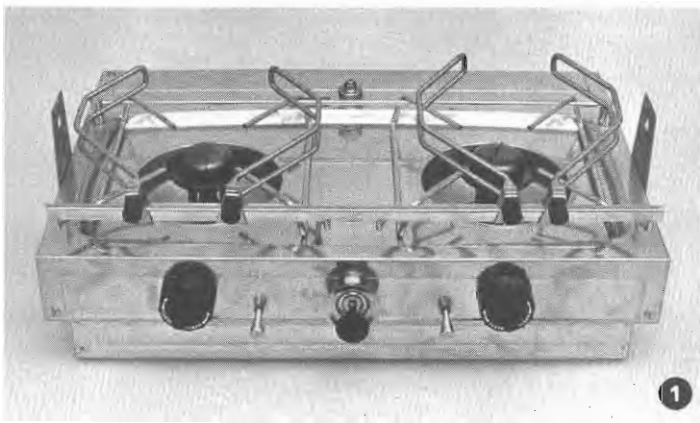

1 Tvålågigt fotogenkök med kokkärshållare.

Tvålågigt fotogenkök med balansupphängning och kokkärshållare. Monterat vid fabrik Installationssats

2 Tvålågigt gasolkök (lågtryck) med kokkärshållare, inkl. flaska och dränerat kärl.

Monterat vid fabrik Installationssats

3 Tvålågigt spritkök (lågtryck) med kokkärshållare, inkl. flaska.

Monterat vid fabrik Installationssats

4 Tvålågigt gasolkök med ugn och kokkärshållare, inkl. flaska.

Monterat vid fabrik Installationssats

5 Kökskasett till Albin 30

6 Pentrylåda till Albin 57

Albin 25	Albin 30	Albin 82 MS	Albin 57	Albin Viggen	Albin 79	Albin Vega	Albin Ballad
55170	55170		55170	55170			
		55169-1 55169			55169-1 55169	55169-1 55169	55169-1 55169
		59679-1 59679		55178-1 55178			
		58993-1 58993			55176-1 55176	55177-1 55177	55176-1 55176
	56038	56088	56088	56088			
		55172-1 55172			55172-1 55172	55172-1 55172	55172-1 55172
		58884					
	59680						
			58943				

1 2-burner kerosene stove with pot rails.

2-burner kerosene stove with pot rails, gimbaled. Mounted at factory Installation kit

2 2-burner gas stove (low pressure) with pot rails, incl. gas bottle in drained container.

Mounted at factory Installation kit

3 2-burner gas stove (low pressure) with pot rails, incl. gas bottle.

Mounted at factory Installation kit

4 Ditto gimbaled

Mounted at factory Installation kit

5 2-burner alcohol stove

Ditto gimbaled

Mounted at factory Installation kit