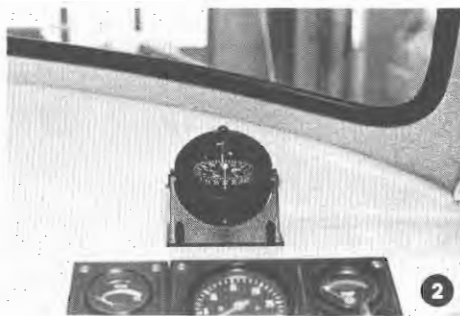

1 Kompass Silva 70/P med belysning.

Monterad vid fabrik
Installationssats

2 Kompass Silva 70 S/NBC med belysning och kompensator.
Monterad vid fabrik
Installationssats

3 Kompass Silva 100 S/NBC med belysning och kompensator.
Monterad vid fabrik
Installationssats

4 Kompass Silva K-111 P med belysning.
Monterad vid fabrik
Installationssats

5 Kompass Silva 41 med kompensator.
Monterad vid fabrik
Installationssats

6 Ekolod Space Age, 2 skafor, 0—24 m och 0—120 m.
Monterad vid fabrik
Installationssats

7 Svängbart fäste för ekolodsmottagare, Space Age.
Monterad vid fabrik
Installationssats

Albin 25	Albin 30	Albin 82 MS	Albin 57	Albin Viggen	Albin 79	Albin Vega	Albin Ballad
				55243-1	55247-1	55245-1	55245-1
				55243	55247	55245	55245
				56247-1			
				56247			
				56248-1	59681-1	59022-1	
				56248	59681	59022	
							59304-1
							59304
				59696-1	59682-1	59023-1	
				59696	59682	59023	
				59757-1	59161-1	59738-1	59788-1
				59757	59161	59738	59788
				53869-1	56356-1	53869-1	53871-1
				53869	56356	53869	53871

1 Compass Silva 70/P with scale light.

Mounted at factory
Installation kit

2 Compass Silva 70 S/NBC with scale light and correction system.
Mounted at factory
Installation kit

3 Compass Silva 100 S/NBC with scale light and correction system.
Mounted at factory
Installation kit

4 Compass Silva K-111 P with scale light.
Mounted at factory
Installation kit

5 Compass Silva 41 with correction system.
Mounted at factory
Installation kit

6 Echo sounder, Space Age, 2 ranges 0—24 m, 0—120 m.
Mounted at factory
Installation kit

7 Swinging bracket for echo sounder instrument, Space Age.
Mounted at factory
Installation kit