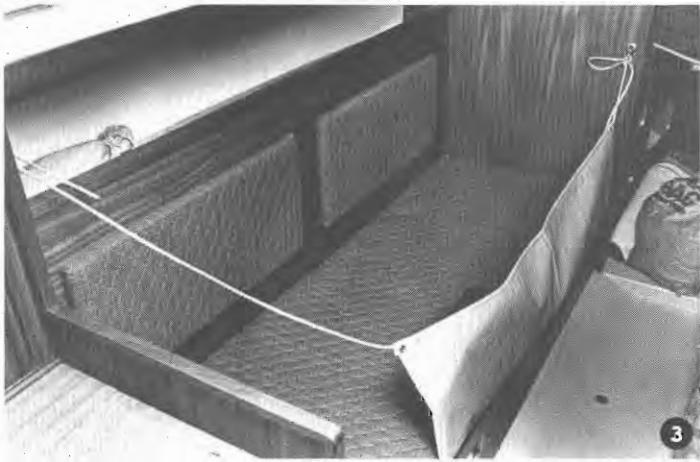

1 Extra dyna mellan förruffens kojer
Extra dyna med skiva mellan skanskojer

Do för Vega fr.o.m. 3169

2 Fällkoj, (fungerar som ryggstöd i nedfällt läge). Passar Vega fr.o.m. nr 3169. Ange styrbord- eller babordmontering.

Monterad vid fabrik
Installationssats

3 Slingerskydd av kapellduk. Ange styrbord- eller babordmontering.
Monterat vid fabrik
Installationssats

4 Ryggkuddar för huvudskott, 2 st.
Do för akterruff, Albin 30

5 Båtdyna kapok, blå

6 Sittbrunnsdynor, marinblå, vattenavstötande.

	Albin 25	Albin 30	Albin 32 MS	Albin 57	Albin Viggen	Albin 79	Albin Vega	Albin Ballad
1	56037							
2		59796	58895		57941		57939 59739	57936
3							59737-1 59737	
4								59812
5	66439	66439	66439	66439	66439	66439	66439	66439
6			59678				59747	59784

1 Fill-in cushion for forward bunks
Fill-in cushion for forward bunks. Incl. slab of wood.

Ditto for Vega from number 3169

2 Folding back rest in saloon, forms additional bunk unit. Suits Vega from number 3169. State starboard or port side.

Mounted at factory
Installation kit

3 Canvas lee board. State starboard or port side.
Mounted at factory
Installation kit

4 Cushion for main bulkhead, 2 pieces

Ditto for aft-cabin, Albin 30

5 Yacht cushion, kapok filled, blue

6 Cockpit cushions, blue, water-repellent.