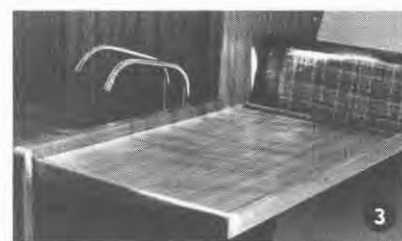

1 Bord svängbart, passande i ruff eller sittbrunn, (samma som Vega)

2 Stuvningsnät, (typ hängnätta) Installationssats

3 Hylla, monter- och demonterbar med ett handgrepp
Monterad vid fabrik
Installationssats

4 Extra sittplats, Albin 30

5 Bokhylla av mahogny
Installationssats

6 Extra bord, Albin 30
Monterat vid fabrik
Installationssats

7 Båtstation, bestående av klocka, barometer och termometer på mahognybräda
Installationssats

Albin 25	Albin 30	Albin 32 MS	Albin 57	Albin Viggen	Albin 79	Albin Vega	Albin Ballad
				53197			
53811	53811	53811	53811	53811	53811	53811	53811
53813-1 53813	53813-1 53813	53813-1 53813	53813-1 53813	53813-1 53813	53813-1 53813	53813-1 53813	53813-1 53813
	59014						
	53807	53807	53807	53807	53807	53807	53807
	59013-1 59013						
	53805	53805	53805	53805	53805	53805	53805

1 Swingtable suitable in cabin or cockpit, (same as Vega)

2 Stowage net, (Hammock type) Installation kit

3 Picnic shelf easy to mount and dismount
Mounted at factory
Installation kit

4 Fill-in seat, between benches, Albin 30

5 Mahogany bookshelf
Installation kit

6 Extra table, Albin 30
Mounted at factory
Installation kit

7 Combination set, barometer, thermometer and clock mounted on mahogany plaque
Installation kit