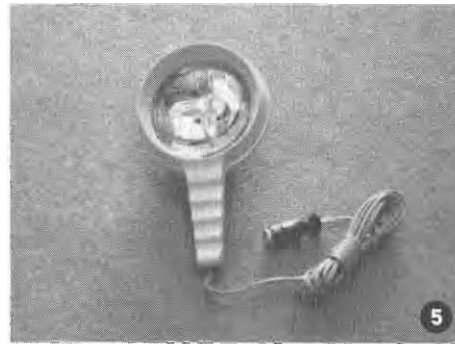

1 Brandsläckare, 2 kg, godkänd enligt försäkringsbolagens villkor.

2 Nödraketsats: 1 st fallskärmsljus, 1 st orange rök, 4 st rödljus.

3 Taksökare, halogenlampa 70 W, Albin 30.
Monterad vid fabrik
Installationssats

4 Hållare för livboj 66582, hänges på akterräcket, syrafast.

5 Handstrålkastare, räckvidd 500 meter

6 Dammsugare, 12 V.

7 Sjökortslampa med flexibel arm.
Monterad vid fabrik
Installationssats

8 Masttopplampa.
Monterad vid fabrik
Installationssats

9 Däcksbelysning, 2 st.
Monterad vid fabrik
Installationssats

Albin 25	Albin 30	Albin 82 MS	Albin 57	Albin Viggen	Albin 79	Albin Vega	Albin Ballad
66666	66666	66666	66666	66666	66666	66666	66666
66202	66202	66202	66202	66202	66202	66202	66202
	59683-1 59683						
	56383	56383			56383	56383	56383
66455	66455	66455	66455	66455	66455	66455	66455
66479	66479	66479	66479	66479	66479	66479	66479
		59706-1 59706		59761-1 59761		59754-1 59754	
		59025-1 59025		53958-1 53958	59793-1 59793	59753-1 59753	59778-1 59778
		59775-1 59775		53966-1 53966	59794-1 59794	59774-1 59774	59779-1 59779

1 Fire extinguisher, 2 kgs.

2 Distress light rocket set: 1 parachute light rocket, 1 orangesmoke, 4 red flares.

3 Searchlight, cabin-controlled with halogen bulb 70 W, Albin 30.
Mounted at factory
Installation kit

4 Holder for lifebuoy 66582, to be hanged on stern pulpit, stainless.

5 Hand lamp, range 550 yards.

6 Vacuum cleaner, 12 V.

7 Navigation table light with flexible arm.
Mounted at factory
Installation kit

8 Masthead anchor light.
Mounted at factory
Installation kit

9 Spreader light (2 pcs).
Mounted at factory
Installation kit