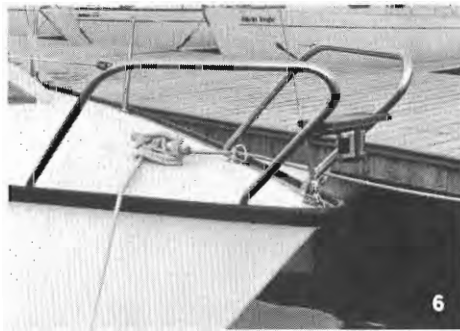

Albin 25	Albin 30	Albin 82 MS	Albin 57	Albin Viggen	Albin 79	Albin Vega	Albin Ballad
1 Stävstege, syrafast.	53975	59183	53976		53976	56389	53976	55300
2 Mantågssets, komplett med stötor och linor* Monterad vid fabrik Installationssats	50317-1 50317			59312-1 59312				
3 Badlejdare, 4 steg, av mahogny och tågvirke.	64273	64273	64273	64273	64273	64273	64273	64273
4 Pinnratt av mahogny. Byte vid fabrik Installationssats	62024-1 62024							
5 Dävertar, syrafasta*).	53980							
6 Stävräcke, syrafast. Monterat vid fabrik Installationssats				59221-1 59221				
Do med lanterner, inkl. topp- och akterlanterna. Monterat vid fabrik Installationssats				59655-1 59655				
Do med certifikatlanterner. Monterat vid fabrik Installationssats				59654-1 59654				
7 Akterräcke, syrafast. Monterat vid fabrik Installationssats	53988-1 53988				54045-1 54045			

1 Bow ladder, stainless. Marina use.

2 Lifelines, complete with stanchions*).
Mounted at factory
Installation kit

3 Bathing ladder, 4 steps, mahogany and rope.

4 Spoked wheel of mahogany.
Contract ordered
Installation kit

5 Davits, (made of stainless steel*)

6 Bow pulpit stainless.
Mounted at factory
Installation kit

Ditto with navigation lamps, incl. bow- and stern lamps.
Mounted at factory
Installation kit

7 Aft pulpit, stainless.
Mounted at factory
Installation kit

*) Suits only boats with pulpits.

*) Passar endast till båtar med räcken.