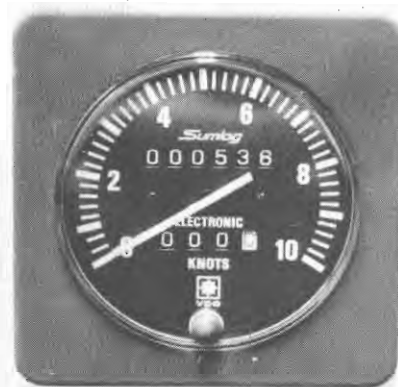

1

2

3

4

1 Fart- och distanslogg, Sumlog, mekanisk med trippmätare, 0—10 knop.

Monterad vid fabrik
Installationssats

Albin 25 Albin 30 Albin 82 MS Albin 57 Albin Viggen Albin 79 Albin Vega Albin Ballad

59021-1 53841-1 56352-1 53843-1 53845-1
59021 53841 56352 53843 53845

Do 0—15 knop.

Monterad vid fabrik
Installationssats

53849-1
53849

Do 0—20 knop.

Monterad vid fabrik
Installationssats

59019-1
59019

2 Fart- och distanslogg, Sumlog, elektronisk med trippmätare, 0—10 knop.

Monterad vid fabrik
Installationssats

59758-1 59792-1 59744-1 59777-1
59758 59792 59744 59777

3 Vattentankmätare, Albin 30.
Monterad vid fabrik
Installationssats

59521-1
59521

4 Speciellt luckgarage för montering av repeaterinstrument i panel, ger idealisk avläsning från sittbrunn.
Monterad vid fabrik
Installationssats

56382-1 53919-1
56382 53919

1 Mechanical log, Sumlog, with speed, distance and trip indication, 0—10 knots.

Mounted at factory
Installation kit

Ditto 0—15 knots.

Mounted at factory
Installation kit

Ditto 0—20 knots.

Mounted at factory
Installation kit

2 Electronic log, Sumlog, with speed, distance and trip indication, 0—10 knots.

Mounted at factory
Installation kit

3 Fresh water level gauge.
Mounted at factory
Installation kit

4 Specially manufactured hatch cover provide the ideal means of installing repeaters for the use of cockpit crew.

Mounted at factory
Installation kit