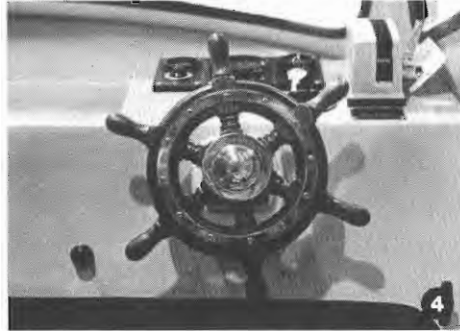

Albin 25	Albin 30	Albin 82 MS	Albin 57	Albin Viggen	Albin 79	Albin Vega	Albin Ballad
1 Stävstege, syrafast.	53975	59183	53976		53976	56389	53976	55300
2 Mantågssets, komplett med stötor och linor* Monterad vid fabrik Installationssats	50317-1 50317			59312-1 59312				
3 Badlejdare, 4 steg, av mahogny och tågvirke.	64273	64273	64273	64273	64273	64273	64273	64273
4 Pinnratt av mahogny. Byte vid fabrik Installationssats	62024-1 62024							
5 Dävertar, syrafasta*).	53980							
6 Stävräcke, syrafast. Monterat vid fabrik Installationssats				59221-1 59221				
Do med lanterner, inkl. topp- och akterlanterna. Monterat vid fabrik Installationssats				59655-1 59655				
Do med certifikatlanterner. Monterat vid fabrik Installationssats				59654-1 59654				
7 Akterräcke, syrafast. Monterat vid fabrik Installationssats	53988-1 53988				54045-1 54045			

1 Bow ladder, stainless. Marina use.

2 Lifelines, complete with stanchions*).
Mounted at factory
Installation kit

3 Bathing ladder, 4 steps, mahogany and rope.

4 Spoked wheel of mahogany.
Contract ordered
Installation kit

5 Davits, (made of stainless steel*)

6 Bow pulpit stainless.
Mounted at factory
Installation kit

Ditto with navigation lamps, incl. bow- and stern lamps.
Mounted at factory
Installation kit

7 Aft pulpit, stainless.
Mounted at factory
Installation kit

*) Suits only boats with pulpits.

*) Passar endast till båtar med räcken.